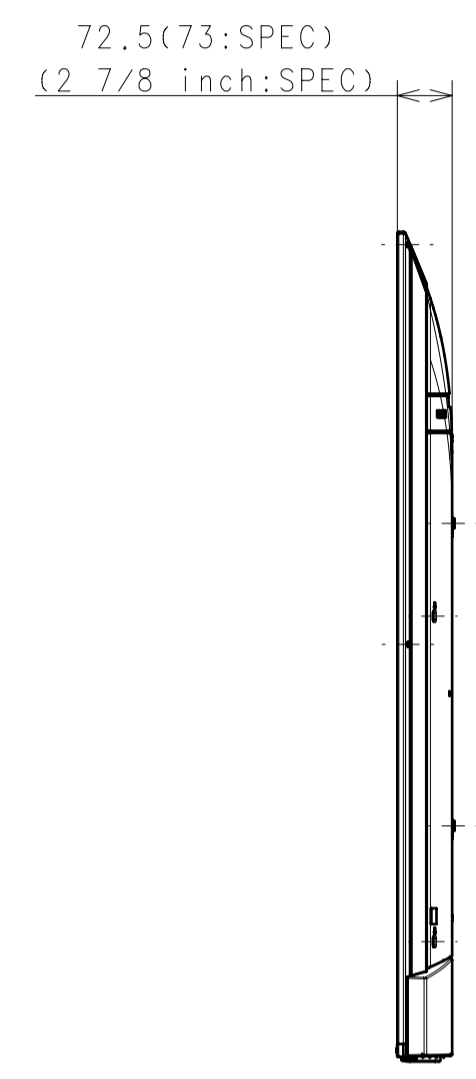

Area	JAPAN	NORTH AMERICA	LATIN AMERICA	EUROPE	GENERAL AREA	CHINA
Model Name	KJ-85X8500F	XBR-85X850F	XBR-85X855F	KD-85XF8596	KD-85X8500F	KD-85X8500F
SV No.	SV-34317	SV-34064	SV-34105	SV-34357	SV-34148	SV-34256
DIMENSION	TV only (WxHxD)	191.1x109.8x7.3 cm	1911x1098x73 mm / 75 1/4 x 43 1/4 x 2 7/8 inch	1911x1098x73 mm	Approx. 191.1x109.8x7.3 cm	Approx. 1911x1098x73 mm
	TV with Stand (WxHxD)	191.1x117.6x42.9 cm	1911x1176x429 mm / 75 1/4 x 46 3/8 x 17 inch	1911x1176x429 mm	Approx. 191.1x117.6x42.9 cm	Approx. 1911x1176x429 mm
	Media Receiver (WxHxD)	-	-	-	-	-
	Monitor only (WxHxD)	-	-	-	-	-
	Monitor with Stand (WxHxD)	-	-	-	-	-
	Media Receiver with Stand (WxHxD)	-	-	-	-	-
	Satellite Speaker (WxHxD)	-	-	-	-	-
	Stand Width	155.2 cm	1552 mm / 61 1/8 inch	1552 mm	Approx. 155.2 cm	Approx. 1552 mm
	VESA Hole Pitch	40.0x40.0 cm	400x400 mm / 15 3/4 x 15 3/4 inch	400x400 mm	40.0x40.0 cm	400x400 mm
WEIGHT	TV Only	44.1 Kg	44.1 Kg / 97.2 lb	44.1 Kg	Approx. 44.1 Kg	Approx. 44.1 Kg
	TV With Stand	46.2 Kg	46.2 Kg / 101.8 lb	46.2 Kg	Approx. 46.2 Kg	Approx. 46.2 Kg
	Media Receiver	-	-	-	-	-
	Monitor Only	-	-	-	-	-
	Monitor With Stand	-	-	-	-	-
	Media Receiver with Stand	-	-	-	-	-
	Satellite Speaker	-	-	-	-	-
Remarks						

WITH STAND

Purchase recycled resins and wire rods only from the business partners that Sony approves as Green Partners.
 再生樹脂・電線電纜はグリーンパートナー認定者からの調達を要します。

GENERAL TOLERANCE DATE OF ISSUE 2017.11.30 DOCUMENT TYPE PART TOLERANCING ISO 8015 DRAWING		MATERIAL COLOR FINISH COLOR	
HISTORY V. COUNT / DIFF. / REPL. / RELEASE NO. / DATE / REVISION / SIGN.		RESPONSIBLE DEPARTMENT SVP TV B Div PD Dept.3 PLANNED BY 2017.11.30 I.OMATA DRAWN BY 2017.11.30 I.OMATA	
SIZE A1 UNIT mm SCALE 1:10 REV. METHOD 		ORIGINAL MODEL 85(X8500F)EXTERIOR VIEW TENTATIVE MODEL 85(X8500F)EXTERIOR VIEW TENTATIVE PART NO. PART NO. SHEET/PAGES 1 / 2	

WITHOUT STAND

SU-WL500