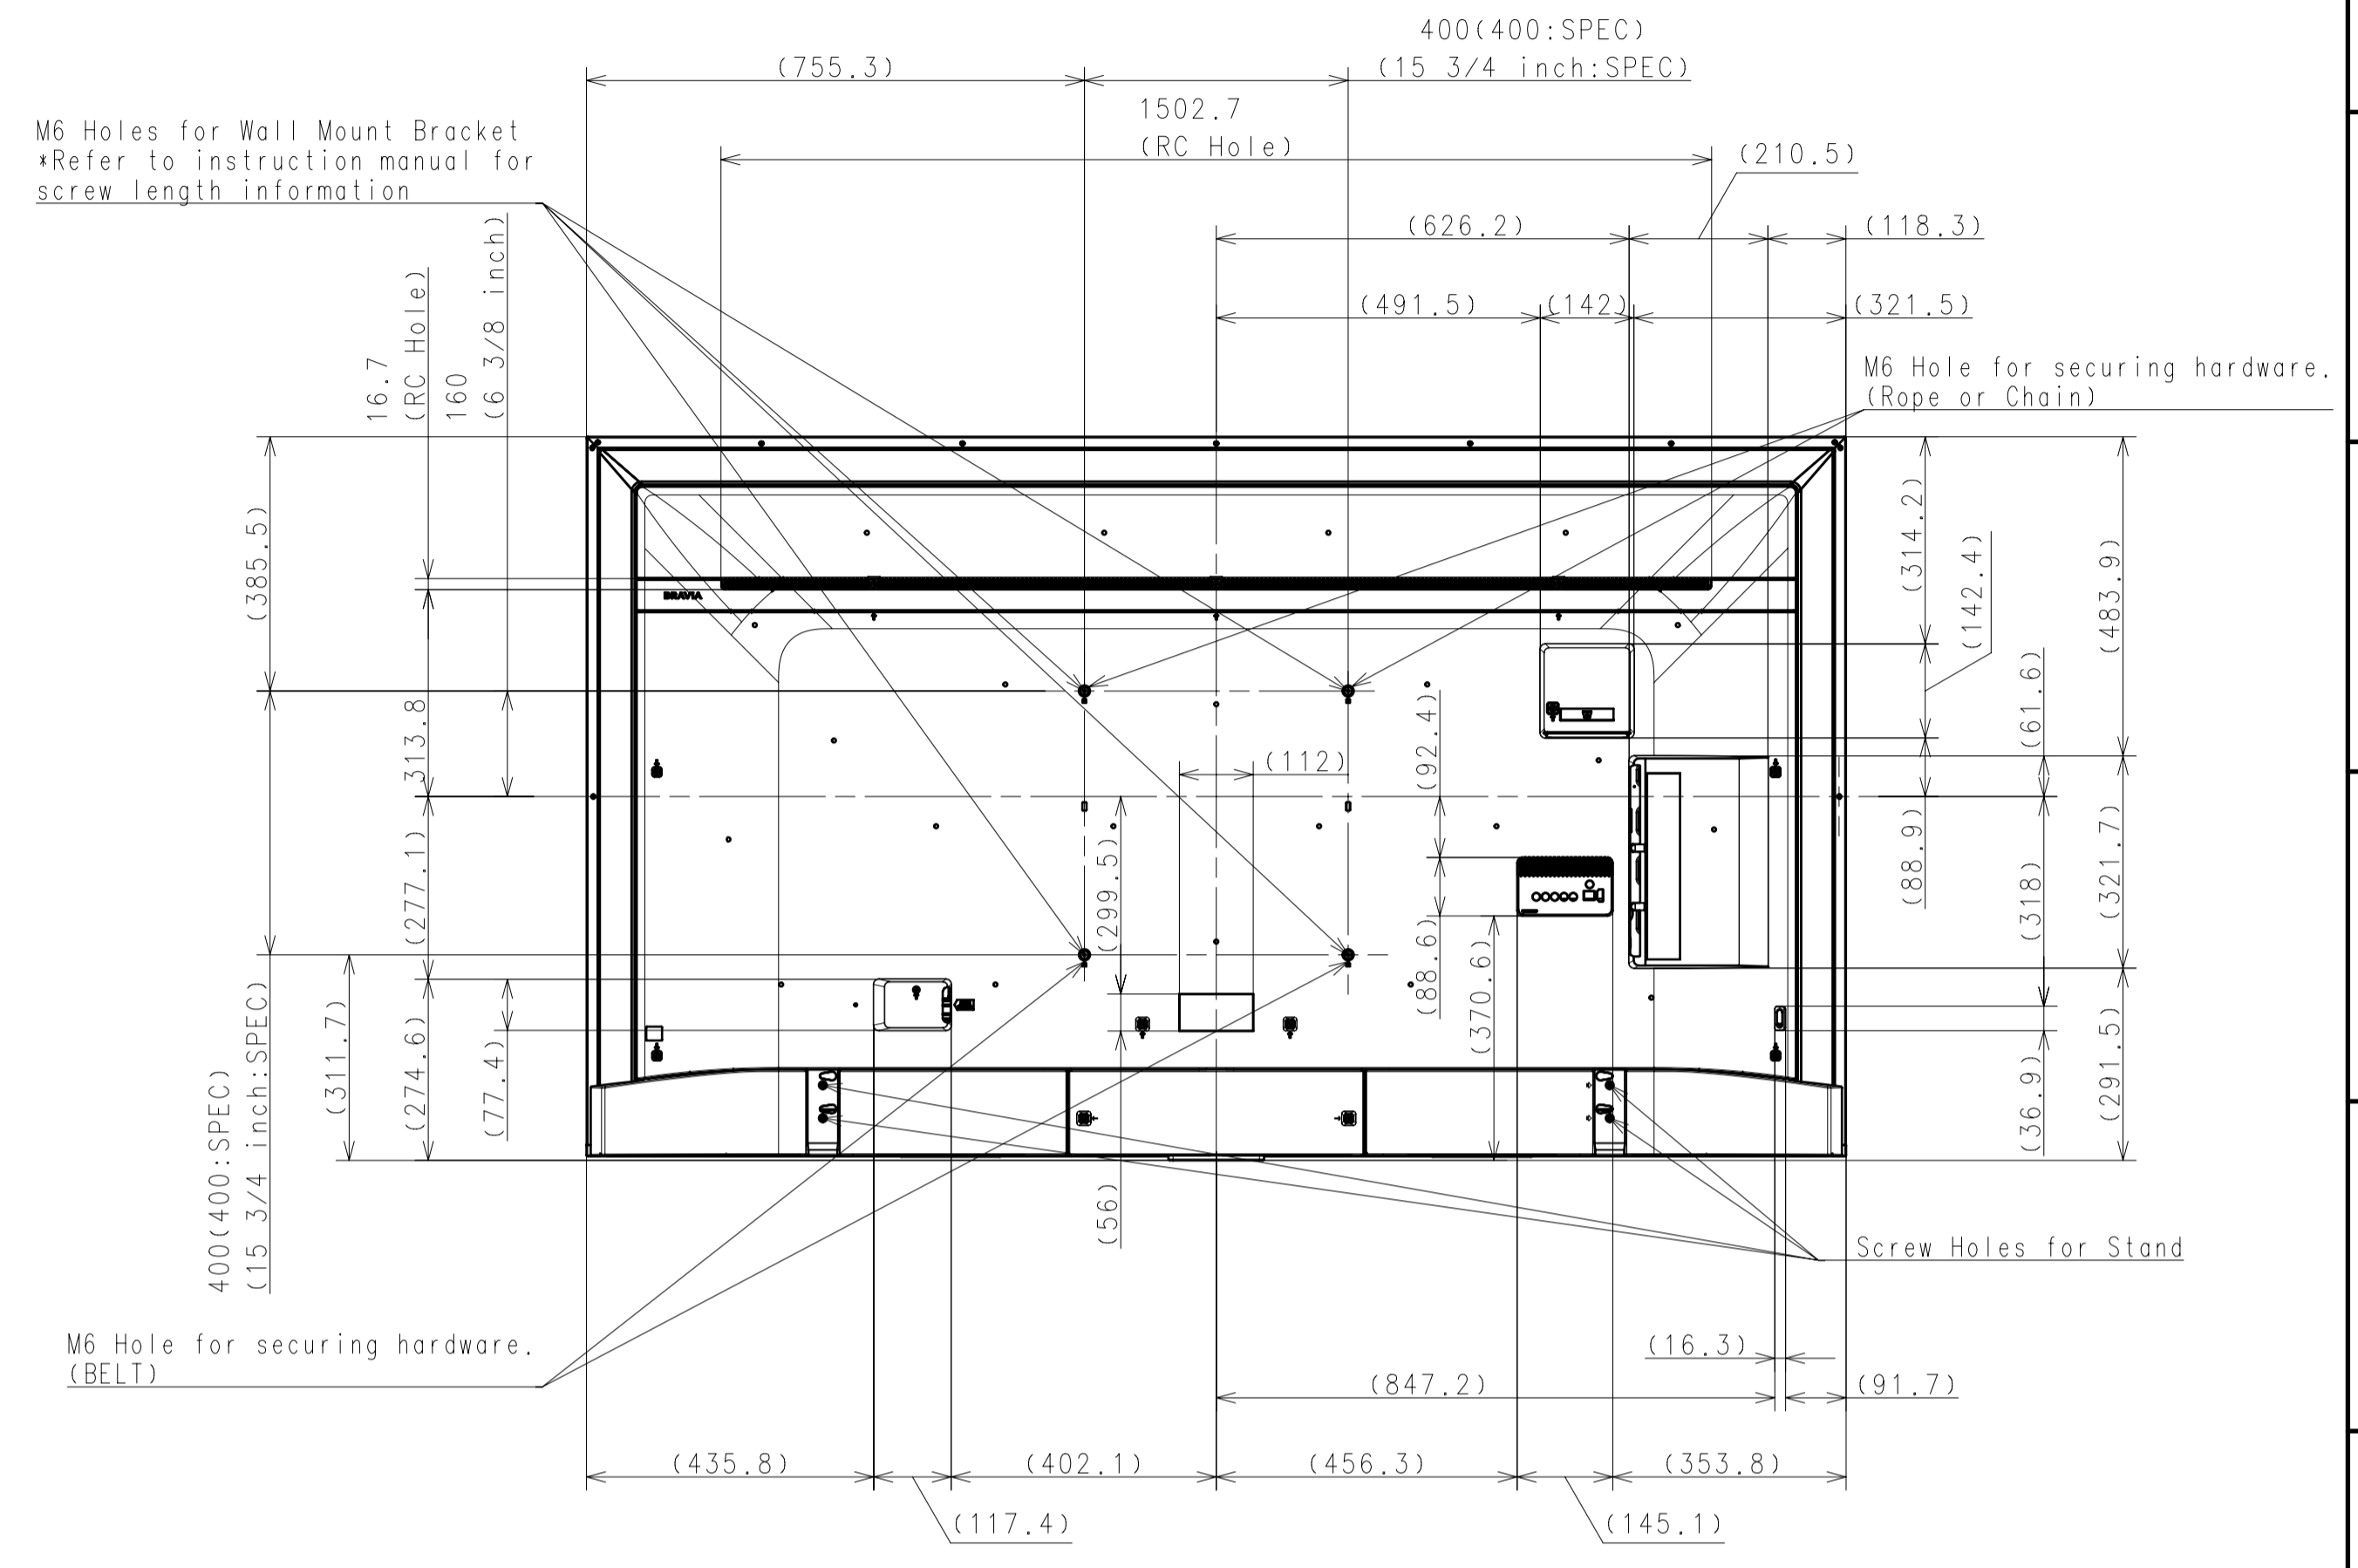

Area	JAPAN	NORTH AMERICA	LATIN AMERICA	EUROPE	GENERAL AREA	CHINA
Model Name	KJ-85X8500F	XBR-85X850F	XBR-85X855F	KD-85XF8596	KD-85X8500F	KD-85X8500F
SV No.	SV-34317	SV-34064	SV-34105	SV-34357	SV-34148	SV-34256
DIMENSION	TV only (WxHxD)	191.1x109.8x7.3 cm	1911x1098x73 mm / 75 1/4 x 43 1/4 x 2 7/8 inch	1911x1098x73 mm	Approx. 191.1x109.8x7.3 cm	Approx. 1911x1098x73 mm
	TV with Stand (WxHxD)	191.1x117.6x42.9 cm	1911x1176x429 mm / 75 1/4 x 46 3/8 x 17 inch	1911x1176x429 mm	Approx. 191.1x117.6x42.9 cm	Approx. 1911x1176x429 mm
	Media Receiver (WxHxD)	-	-	-	-	-
	Monitor only (WxHxD)	-	-	-	-	-
	Monitor with Stand (WxHxD)	-	-	-	-	-
	Media Receiver with Stand (WxHxD)	-	-	-	-	-
	Satellite Speaker (WxHxD)	-	-	-	-	-
	Stand Width	155.2 cm	1552 mm / 61 1/8 inch	1552 mm	Approx. 155.2 cm	Approx. 1552 mm
	VESA Hole Pitch	40.0x40.0 cm	400x400 mm / 15 3/4 x 15 3/4 inch	400x400 mm	40.0x40.0 cm	400x400 mm
WEIGHT	TV Only	44.1 Kg	44.1 Kg / 97.2 lb	44.1 Kg	Approx. 44.1 Kg	Approx. 44.1 Kg
	TV With Stand	46.2 Kg	46.2 Kg / 101.8 lb	46.2 Kg	Approx. 46.2 Kg	Approx. 46.2 Kg
	Media Receiver	-	-	-	-	-
	Monitor Only	-	-	-	-	-
	Monitor With Stand	-	-	-	-	-
	Media Receiver with Stand	-	-	-	-	-
	Satellite Speaker	-	-	-	-	-
Remarks						

WITH STAND

Purchase recycled resins and wire rods only from the business partners that Sony approves as Green Partners.
 再生樹脂・電線電纜はグリーンパートナー認定者からの調達を要します。

GENERAL TOLERANCE DATE OF ISSUE 2017.11.30 DOCUMENT TYPE PART TOLERANCING ISO 8015 DRAWING		MATERIAL COLOR FINISH COLOR	
HISTORY V. COUNT / DIFF. / REPL. / RELEASE NO. / DATE / REVISION / SIGN.		RESPONSIBLE DEPARTMENT SVP TV B Div PD Dept.3 PLANNED BY 2017.11.30 I.OMATA DRAWN BY 2017.11.30 I.OMATA	
SIZE A1 UNIT mm SCALE 1:10 REV. METHOD 		ORIGINAL MODEL 85(X8500F)EXTERIOR VIEW TENTATIVE MODEL 85(X8500F)EXTERIOR VIEW TENTATIVE PART NO. PART NO. SHEET/PAGES 1 / 2	

WITHOUT STAND

SU-WL500