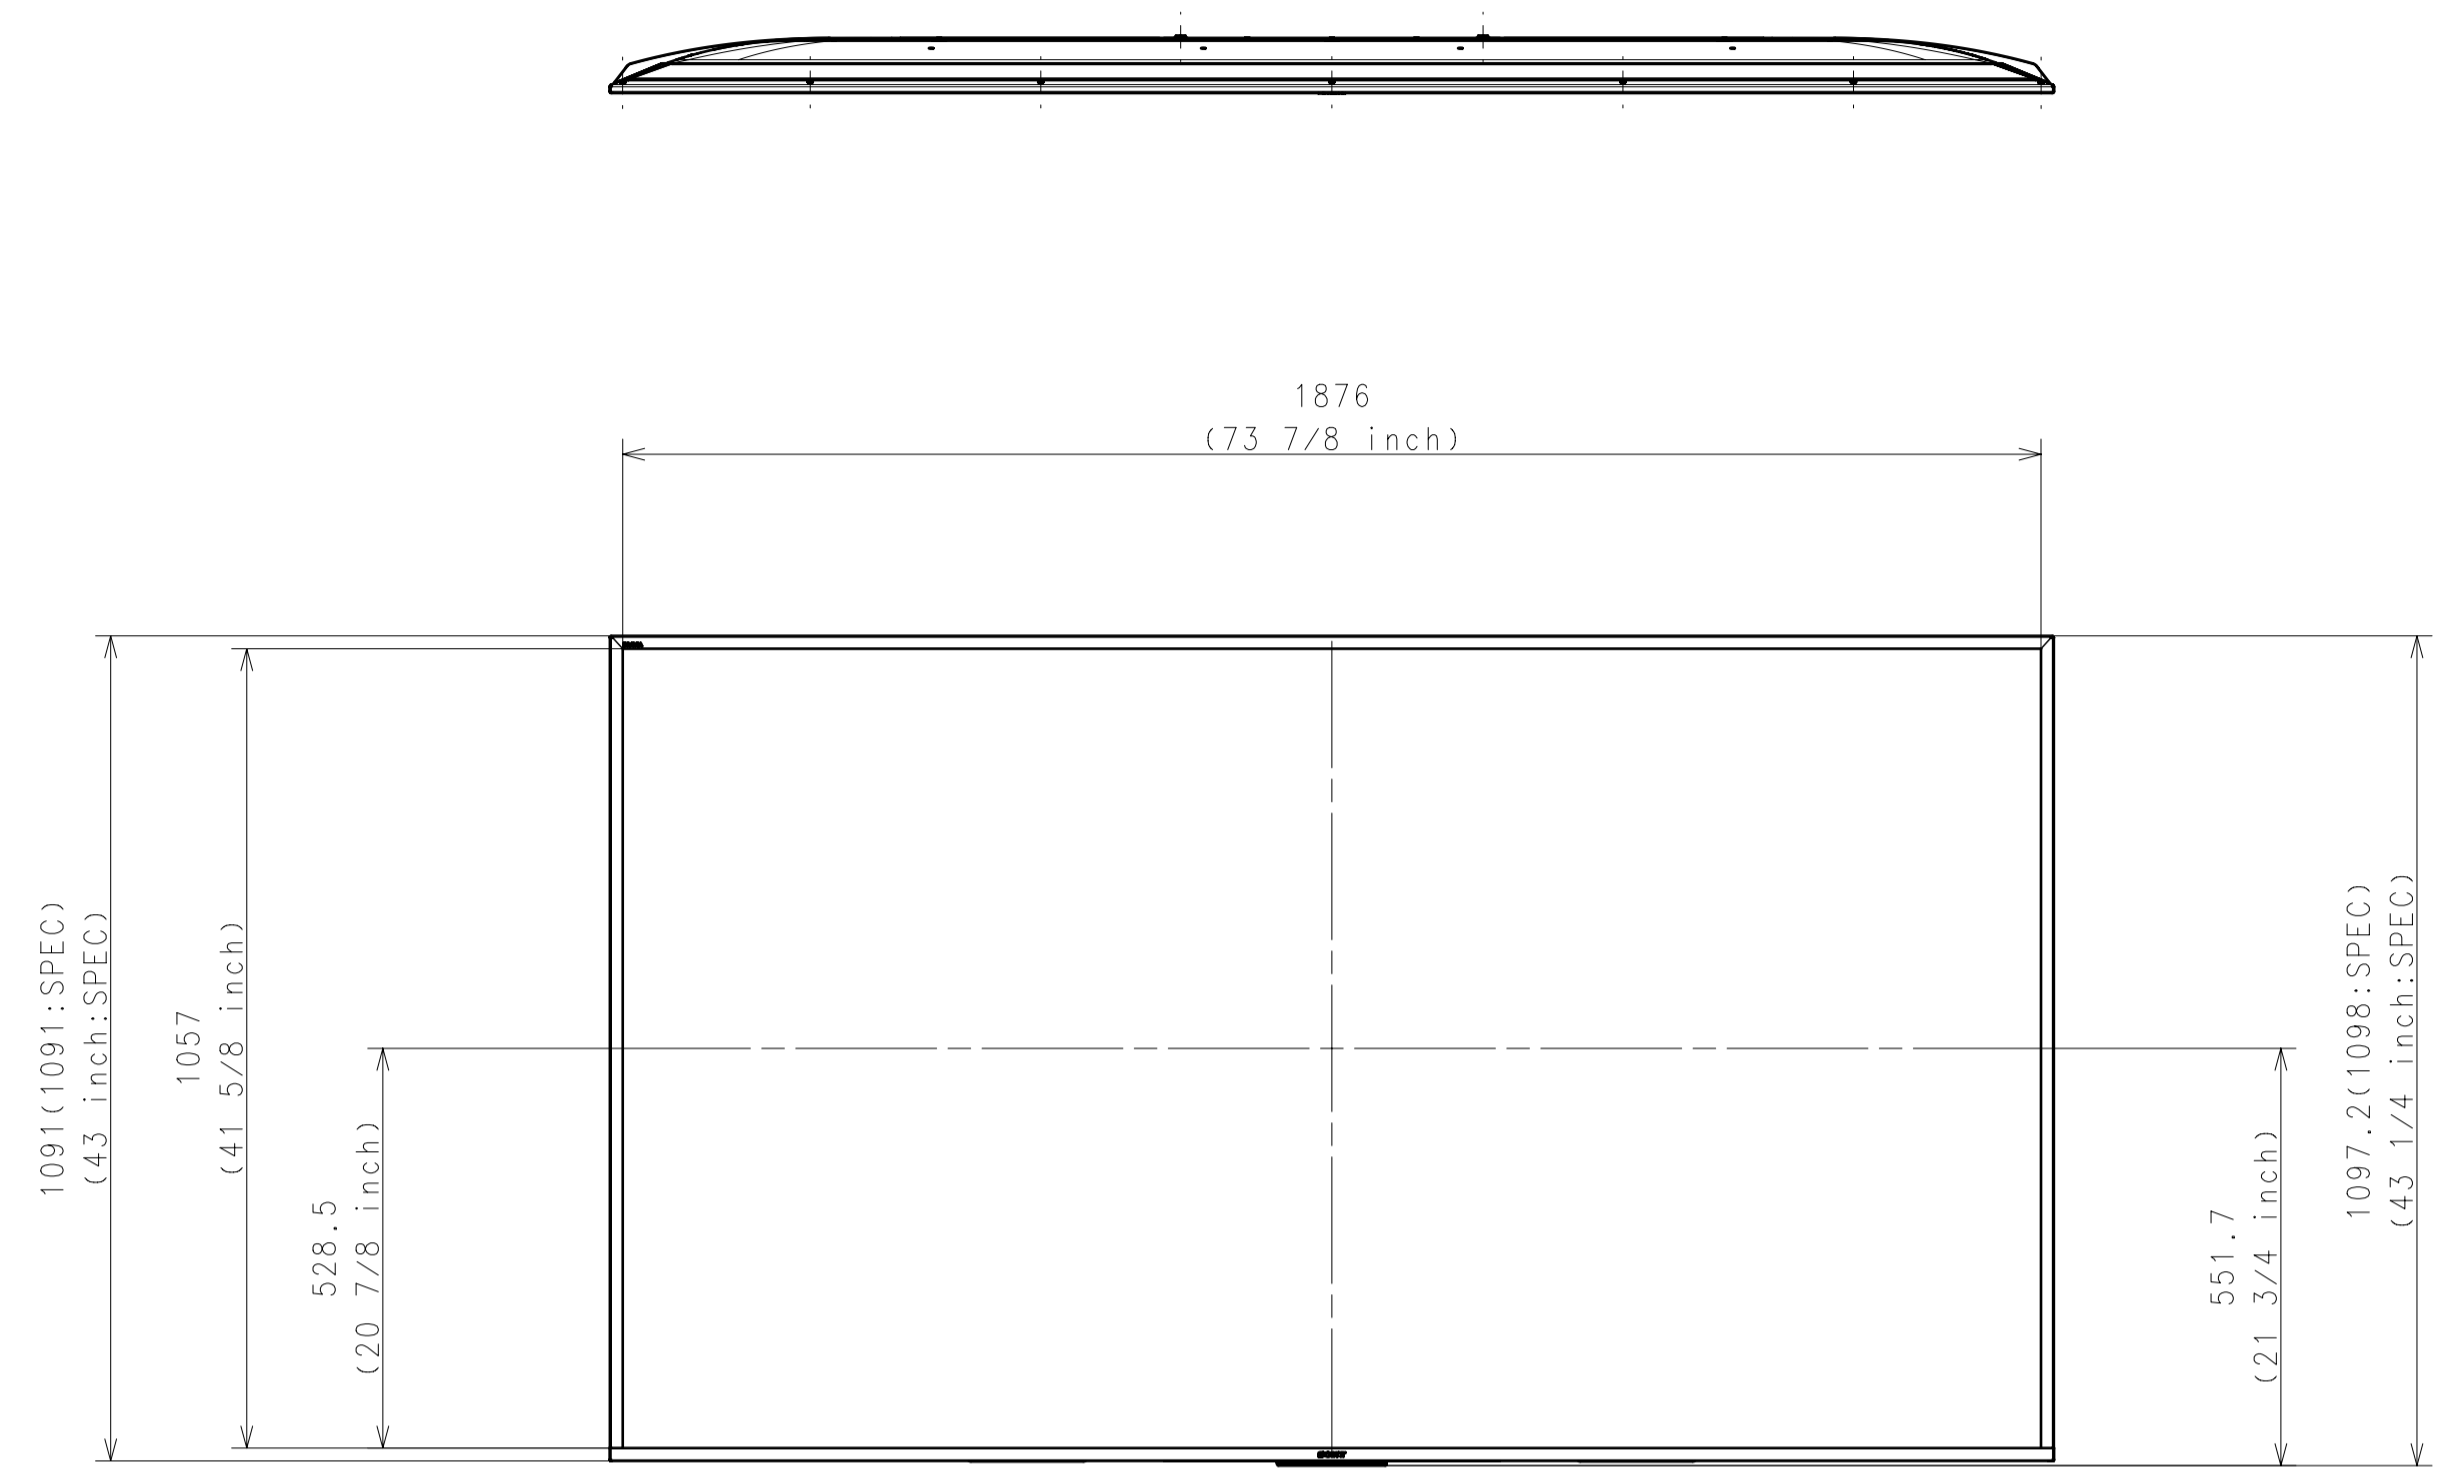

Area	JAPAN	NORTH AMERICA	LATIN AMERICA	EUROPE	GENERAL AREA	CHINA
Model Name	KJ-85X8500F	XBR-85X850F	XBR-85X855F	KD-85XF8596	KD-85X8500F	KD-85X8500F
SV No.	SV-34317	SV-34064	SV-34105	SV-34357	SV-34148	SV-34256
DIMENSION	TV only (WxHxD)	191.1x109.8x7.3 cm	1911x1098x73 mm / 75 1/4 x 43 1/4 x 2 7/8 inch	1911x1098x73 mm	Approx. 191.1x109.8x7.3 cm	Approx. 1911x1098x73 mm
	TV with Stand (WxHxD)	191.1x117.6x42.9 cm	1911x1176x429 mm / 75 1/4 x 46 3/8 x 17 inch	1911x1176x429 mm	Approx. 191.1x117.6x42.9 cm	Approx. 1911x1176x429 mm
	Media Receiver (WxHxD)	-	-	-	-	-
	Monitor only (WxHxD)	-	-	-	-	-
	Monitor with Stand (WxHxD)	-	-	-	-	-
	Media Receiver with Stand (WxHxD)	-	-	-	-	-
	Satellite Speaker (WxHxD)	-	-	-	-	-
	Stand Width	155.2 cm	1552 mm / 61 1/8 inch	1552 mm	Approx. 155.2 cm	Approx. 1552 mm
	VESA Hole Pitch	40.0x40.0 cm	400x400 mm / 15 3/4 x 15 3/4 inch	400x400 mm	40.0x40.0 cm	400x400 mm
WEIGHT	TV Only	44.1 Kg	44.1 Kg / 97.2 lb	44.1 Kg	Approx. 44.1 Kg	Approx. 44.1 Kg
	TV With Stand	46.2 Kg	46.2 Kg / 101.8 lb	46.2 Kg	Approx. 46.2 Kg	Approx. 46.2 Kg
	Media Receiver	-	-	-	-	-
	Monitor Only	-	-	-	-	-
	Monitor With Stand	-	-	-	-	-
	Media Receiver with Stand	-	-	-	-	-
	Satellite Speaker	-	-	-	-	-
Remarks						

WITH STAND

Purchase recycled resins and wire rods only from the business partners that Sony approves as Green Partners.
 再生樹脂・電線電纜はグリーンパートナー認定者からの調達を要します。

GENERAL TOLERANCE DATE OF ISSUE 2017.11.30 DOCUMENT TYPE PART TOLERANCING ISO 8015 DRAWING		MATERIAL COLOR FINISH COLOR	
HISTORY V. COUNT / DIFF. / REPL. / RELEASE NO. / DATE / REVISION / SIGN.		RESPONSIBLE DEPARTMENT SVP TV B Div PD Dept.3 PLANNED BY 2017.11.30 I.OMATA DRAWN BY 2017.11.30 I.OMATA	
SIZE A1 UNIT mm SCALE 1:10 REV. METHOD 		ORIGINAL MODEL 85(X8500F)EXTERIOR VIEW TENTATIVE MODEL 85(X8500F)EXTERIOR VIEW TENTATIVE PART NO. PART NO. SHEET/PAGES 1 / 2	

WITHOUT STAND

SU-WL500