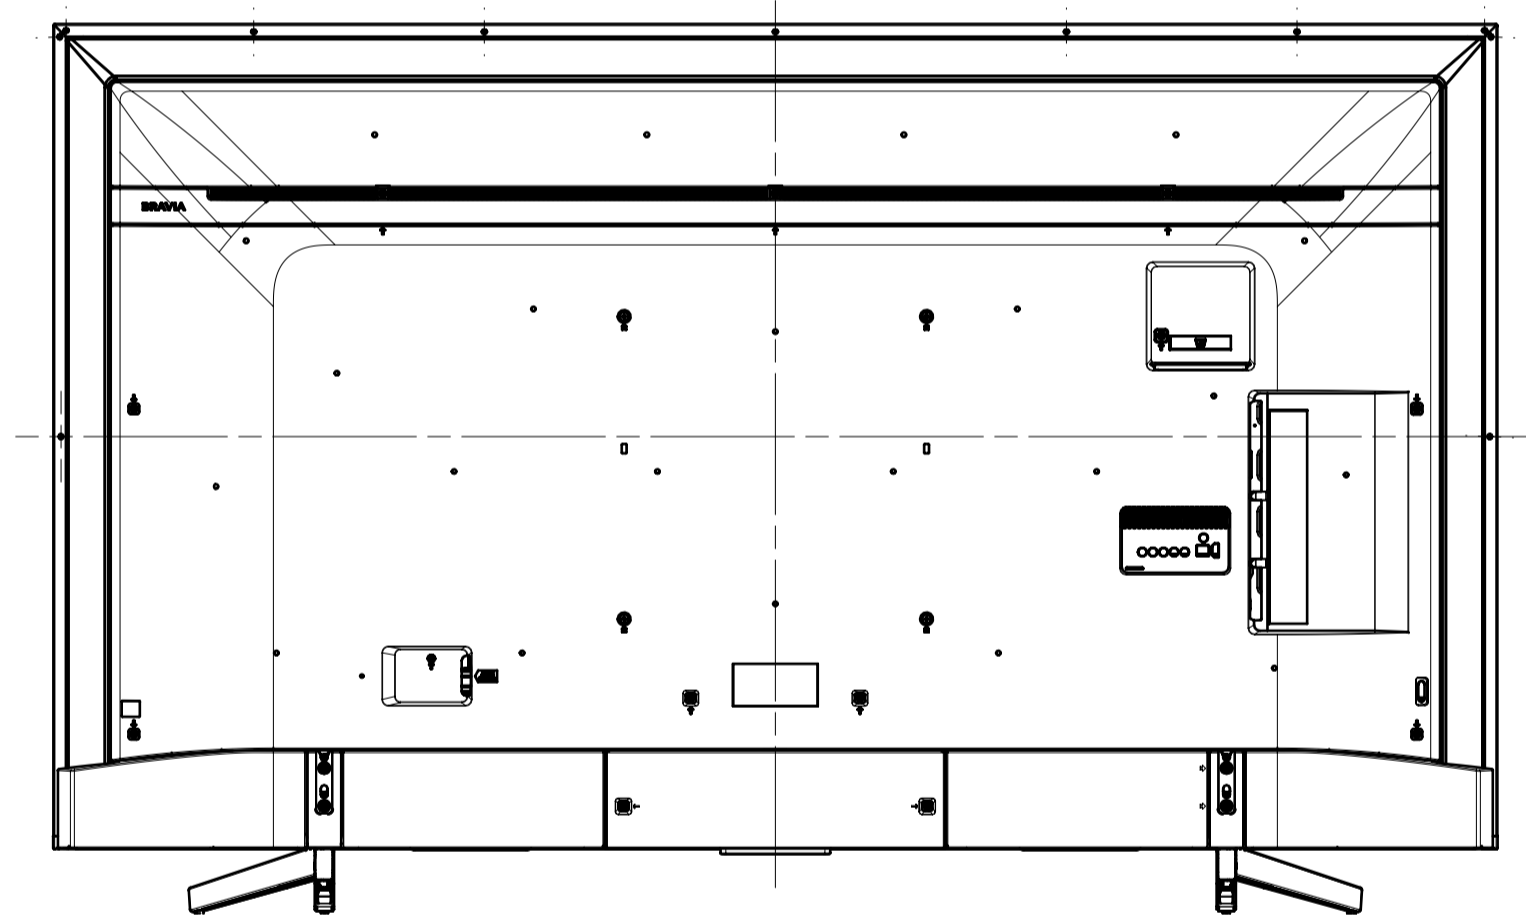

Area	JAPAN	NORTH AMERICA	LATIN AMERICA	EUROPE	GENERAL AREA	CHINA
Model Name	KJ-85X8500F	XBR-85X850F	XBR-85X855F	KD-85XF8596	KD-85X8500F	KD-85X8500F
SV No.	SV-34317	SV-34064	SV-34105	SV-34357	SV-34148	SV-34256
DIMENSION	TV only (WxHxD)	191.1x109.8x7.3 cm	1911x1098x73 mm / 75 1/4 x 43 1/4 x 2 7/8 inch	1911x1098x73 mm	Approx. 191.1x109.8x7.3 cm	Approx. 1911x1098x73 mm
	TV with Stand (WxHxD)	191.1x117.6x42.9 cm	1911x1176x429 mm / 75 1/4 x 46 3/8 x 17 inch	1911x1176x429 mm	Approx. 191.1x117.6x42.9 cm	Approx. 1911x1176x429 mm
	Media Receiver (WxHxD)	-	-	-	-	-
	Monitor only (WxHxD)	-	-	-	-	-
	Monitor with Stand (WxHxD)	-	-	-	-	-
	Media Receiver with Stand (WxHxD)	-	-	-	-	-
	Satellite Speaker (WxHxD)	-	-	-	-	-
	Stand Width	155.2 cm	1552 mm / 61 1/8 inch	1552 mm	Approx. 155.2 cm	Approx. 1552 mm
	VESA Hole Pitch	40.0x40.0 cm	400x400 mm / 15 3/4 x 15 3/4 inch	400x400 mm	40.0x40.0 cm	400x400 mm
WEIGHT	TV Only	44.1 Kg	44.1 Kg / 97.2 lb	44.1 Kg	Approx. 44.1 Kg	Approx. 44.1 Kg
	TV With Stand	46.2 Kg	46.2 Kg / 101.8 lb	46.2 Kg	Approx. 46.2 Kg	Approx. 46.2 Kg
	Media Receiver	-	-	-	-	-
	Monitor Only	-	-	-	-	-
	Monitor With Stand	-	-	-	-	-
	Media Receiver with Stand	-	-	-	-	-
	Satellite Speaker	-	-	-	-	-
Remarks						

WITH STAND

Purchase recycled resins and wire rods only from the business partners that Sony approves as Green Partners.
 再生樹脂・電線電纜はグリーンパートナー認定者からの調達を要します。

GENERAL TOLERANCE DATE OF ISSUE 2017.11.30 DOCUMENT TYPE PART TOLERANCING ISO 8015 DRAWING		MATERIAL COLOR FINISH COLOR	
HISTORY V. COUNT / DIFF. / REPL. / RELEASE NO. / DATE / REVISION / SIGN.		RESPONSIBLE DEPARTMENT SVP TV B Div PD Dept.3 PLANNED BY 2017.11.30 I.OMATA DRAWN BY 2017.11.30 I.OMATA	
SIZE A1 UNIT mm SCALE 1:10 REV. METHOD 		ORIGINAL MODEL 85(X8500F)EXTERIOR VIEW TENTATIVE MODEL 85(X8500F)EXTERIOR VIEW TENTATIVE PART NO. PART NO. SHEET/PAGES 1 / 2	

WITHOUT STAND

SU-WL500