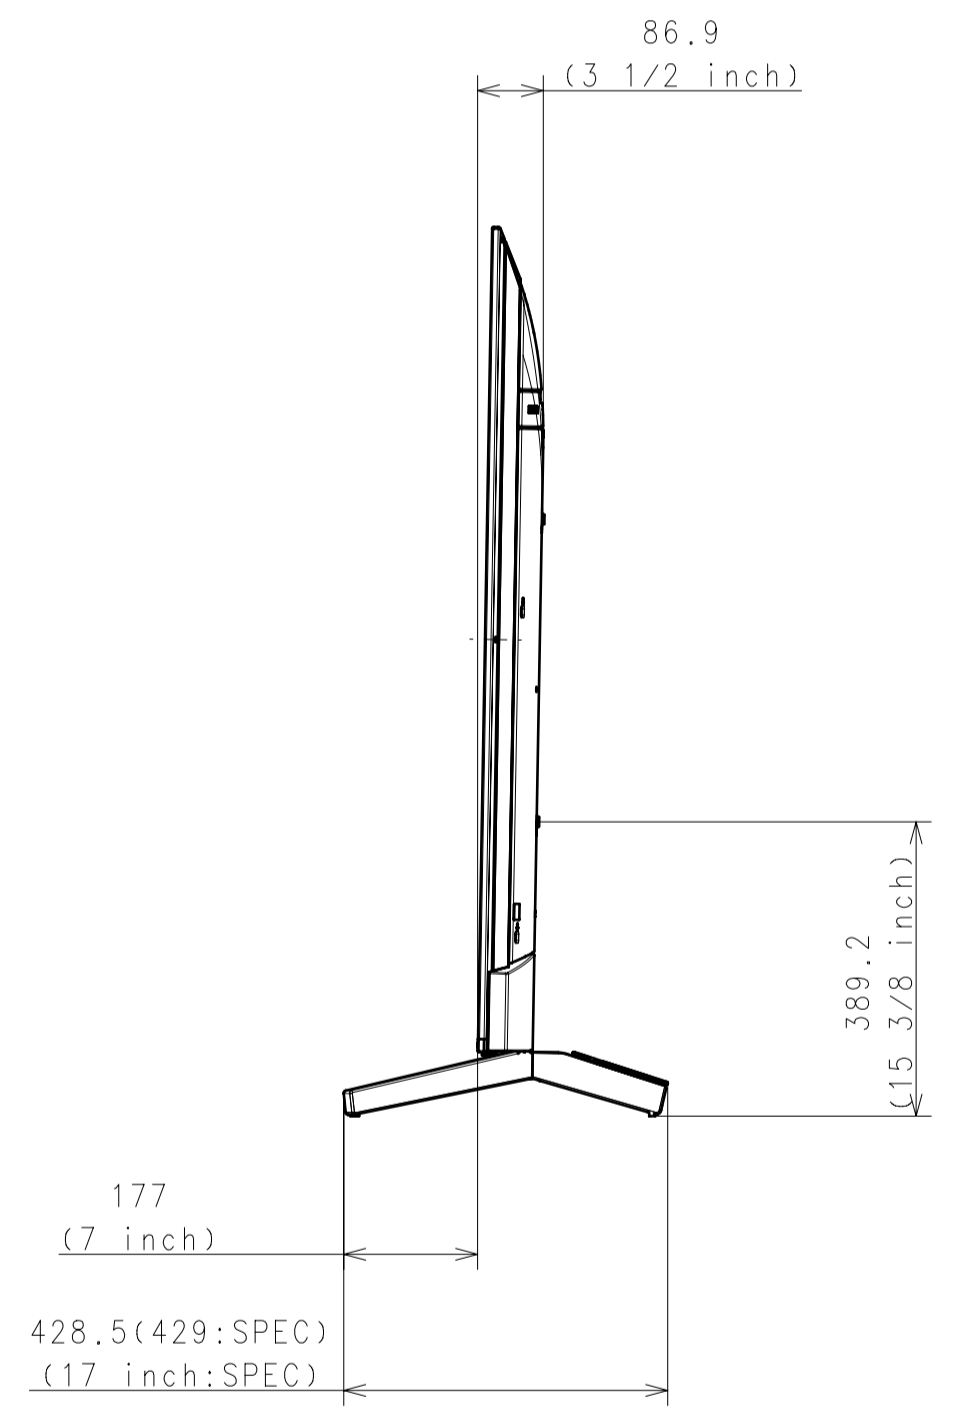

Area	JAPAN	NORTH AMERICA	LATIN AMERICA	EUROPE	GENERAL AREA	CHINA
Model Name	KJ-85X8500F	XBR-85X850F	XBR-85X855F	KD-85XF8596	KD-85X8500F	KD-85X8500F
SV No.	SV-34317	SV-34064	SV-34105	SV-34357	SV-34148	SV-34256
DIMENSION	TV only (WxHxD)	191.1x109.8x7.3 cm	1911x1098x73 mm / 75 1/4 x 43 1/4 x 2 7/8 inch	1911x1098x73 mm	Approx. 191.1x109.8x7.3 cm	Approx. 1911x1098x73 mm
	TV with Stand (WxHxD)	191.1x117.6x42.9 cm	1911x1176x429 mm / 75 1/4 x 46 3/8 x 17 inch	1911x1176x429 mm	Approx. 191.1x117.6x42.9 cm	Approx. 1911x1176x429 mm
	Media Receiver (WxHxD)	-	-	-	-	-
	Monitor only (WxHxD)	-	-	-	-	-
	Monitor with Stand (WxHxD)	-	-	-	-	-
	Media Receiver with Stand (WxHxD)	-	-	-	-	-
	Satellite Speaker (WxHxD)	-	-	-	-	-
	Stand Width	155.2 cm	1552 mm / 61 1/8 inch	1552 mm	Approx. 155.2 cm	Approx. 1552 mm
	VESA Hole Pitch	40.0x40.0 cm	400x400 mm / 15 3/4 x 15 3/4 inch	400x400 mm	40.0x40.0 cm	400x400 mm
WEIGHT	TV Only	44.1 Kg	44.1 Kg / 97.2 lb	44.1 Kg	Approx. 44.1 Kg	Approx. 44.1 Kg
	TV With Stand	46.2 Kg	46.2 Kg / 101.8 lb	46.2 Kg	Approx. 46.2 Kg	Approx. 46.2 Kg
	Media Receiver	-	-	-	-	-
	Monitor Only	-	-	-	-	-
	Monitor With Stand	-	-	-	-	-
	Media Receiver with Stand	-	-	-	-	-
	Satellite Speaker	-	-	-	-	-
Remarks						

WITH STAND

Purchase recycled resins and wire rods only from the business partners that Sony approves as Green Partners.
 再生樹脂・電線電纜はグリーンパートナー認定者からの調達を要します。

GENERAL TOLERANCE DATE OF ISSUE 2017.11.30 DOCUMENT TYPE PART TOLERANCING ISO 8015 DRAWING		MATERIAL COLOR FINISH COLOR	
HISTORY V. COUNT / DIFF. / REPL. / RELEASE NO. / DATE / REVISION / SIGN.		RESPONSIBLE DEPARTMENT SVP TV B Div PD Dept.3 PLANNED BY 2017.11.30 I.OMATA DRAWN BY 2017.11.30 I.OMATA	
SIZE A1 UNIT mm SCALE 1:10 REV. METHOD 		ORIGINAL MODEL 85(X8500F)EXTERIOR VIEW TENTATIVE MODEL 85(X8500F)EXTERIOR VIEW TENTATIVE PART NO. PART NO. SHEET/PAGES 1 / 2	

WITHOUT STAND

SU-WL500