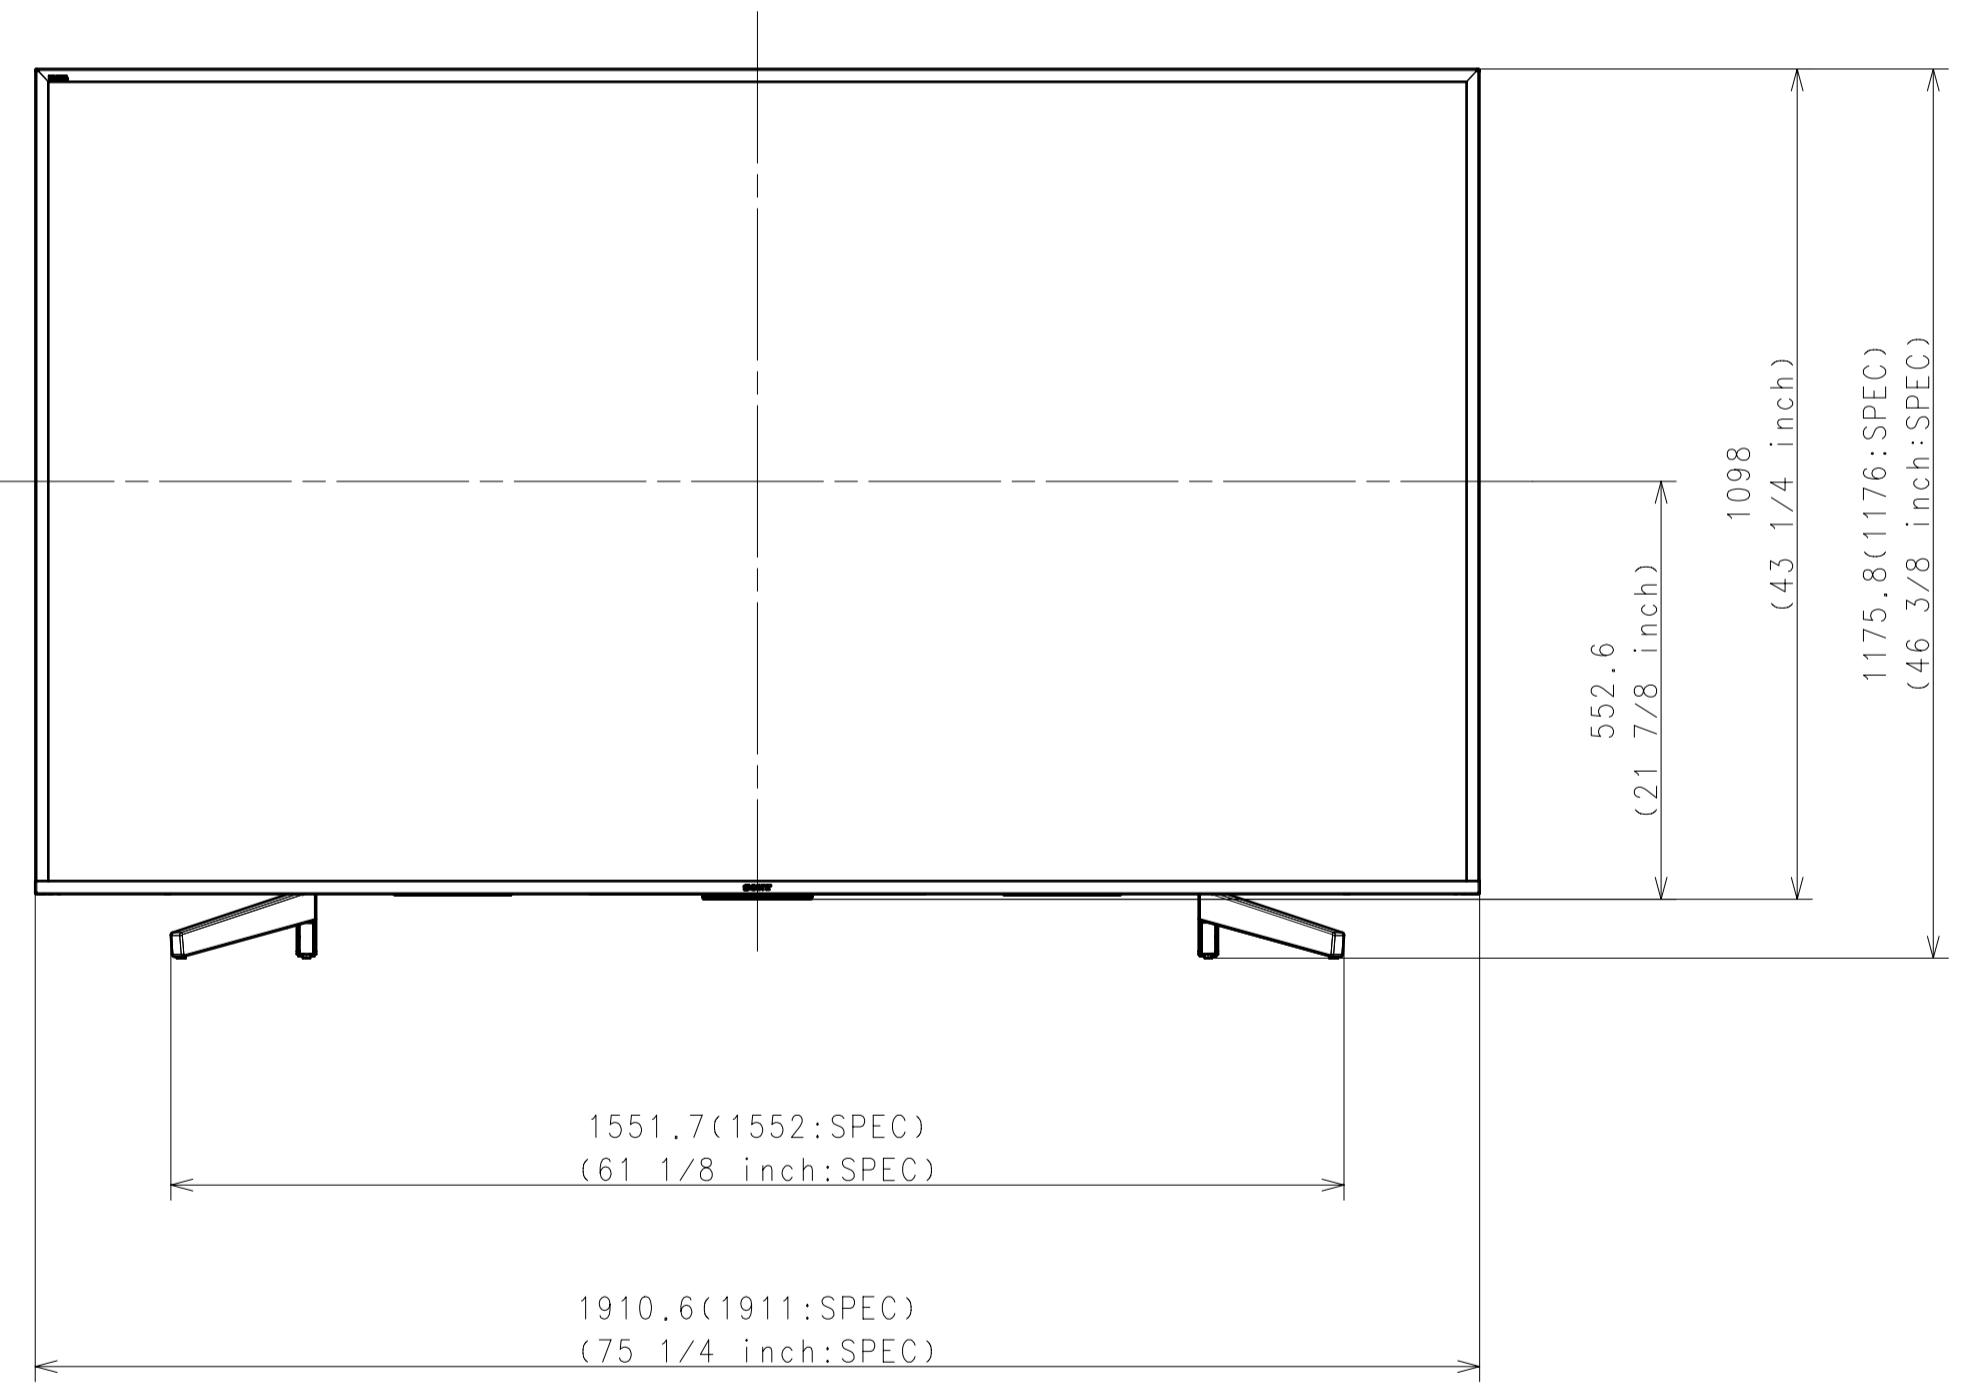

Area	JAPAN	NORTH AMERICA	LATIN AMERICA	EUROPE	GENERAL AREA	CHINA
Model Name	KJ-85X8500F	XBR-85X850F	XBR-85X855F	KD-85XF8596	KD-85X8500F	KD-85X8500F
SV No.	SV-34317	SV-34064	SV-34105	SV-34357	SV-34148	SV-34256
DIMENSION	TV only (WxHxD)	191.1x109.8x7.3 cm	1911x1098x73 mm / 75 1/4 x 43 1/4 x 2 7/8 inch	1911x1098x73 mm	Approx. 191.1x109.8x7.3 cm	Approx. 1911x1098x73 mm
	TV with Stand (WxHxD)	191.1x117.6x42.9 cm	1911x1176x429 mm / 75 1/4 x 46 3/8 x 17 inch	1911x1176x429 mm	Approx. 191.1x117.6x42.9 cm	Approx. 1911x1176x429 mm
	Media Receiver (WxHxD)	-	-	-	-	-
	Monitor only (WxHxD)	-	-	-	-	-
	Monitor with Stand (WxHxD)	-	-	-	-	-
	Media Receiver with Stand (WxHxD)	-	-	-	-	-
	Satellite Speaker (WxHxD)	-	-	-	-	-
	Stand Width	155.2 cm	1552 mm / 61 1/8 inch	1552 mm	Approx. 155.2 cm	Approx. 1552 mm
	VESA Hole Pitch	40.0x40.0 cm	400x400 mm / 15 3/4 x 15 3/4 inch	400x400 mm	40.0x40.0 cm	400x400 mm
WEIGHT	TV Only	44.1 Kg	44.1 Kg / 97.2 lb	44.1 Kg	Approx. 44.1 Kg	Approx. 44.1 Kg
	TV With Stand	46.2 Kg	46.2 Kg / 101.8 lb	46.2 Kg	Approx. 46.2 Kg	Approx. 46.2 Kg
	Media Receiver	-	-	-	-	-
	Monitor Only	-	-	-	-	-
	Monitor With Stand	-	-	-	-	-
	Media Receiver with Stand	-	-	-	-	-
	Satellite Speaker	-	-	-	-	-
Remarks						

WITH STAND

Purchase recycled resins and wire rods only from the business partners that Sony approves as Green Partners.
 再生樹脂・電線電纜はグリーンパートナー認定者からの調達を要します。

GENERAL TOLERANCE DATE OF ISSUE 2017.11.30 DOCUMENT TYPE PART TOLERANCING ISO 8015 DRAWING		MATERIAL COLOR FINISH COLOR	
HISTORY V. COUNT / DIFF. / REPL. / RELEASE NO. / DATE / REVISION / SIGN.		RESPONSIBLE DEPARTMENT SVP TV B Div PD Dept.3 PLANNED BY 2017.11.30 I.OMATA DRAWN BY 2017.11.30 I.OMATA	
SIZE A1 UNIT mm SCALE 1:10 REV. METHOD 		ORIGINAL MODEL 85(X8500F)EXTERIOR VIEW TENTATIVE MODEL 85(X8500F)EXTERIOR VIEW TENTATIVE PART NO. PART NO. SHEET/PAGES 1 / 2	

WITHOUT STAND

SU-WL500